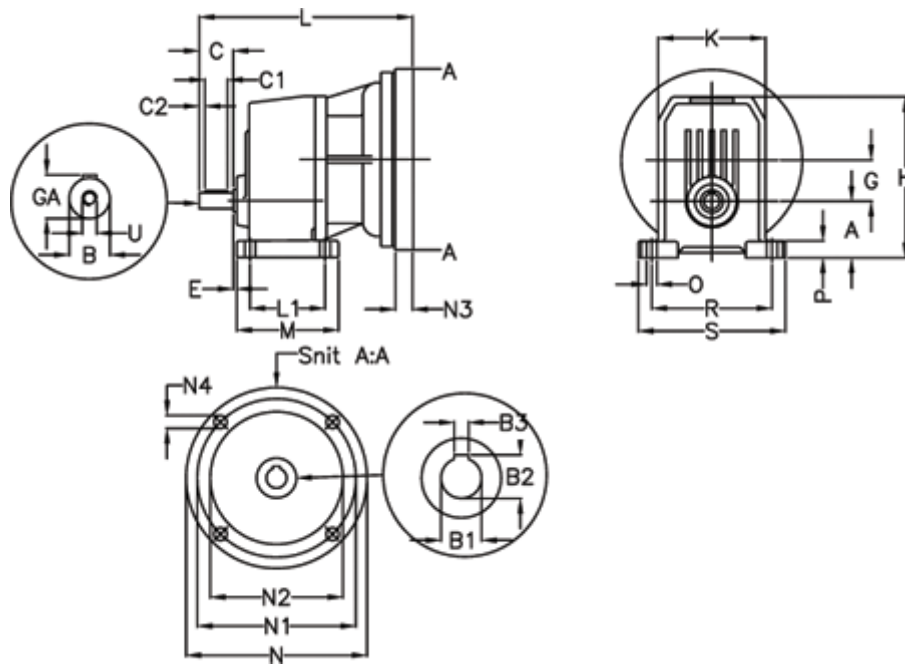

Article number: 40550100251230

Description: Single Stage Helical Gear
S 101-2,5-P80B5

Measures

A = 50	E = 18.0	M = 90.0	R = 110
B = 14	F = 5x5x20	N = 200	S = 130
B1 = 19	G = 38.5	N1 = 165	U = M5
B2 = 21.8	GA = 16.0	N2 = 130	
B3 = 6	H = 142.5	N3 = -	
C = 30	K = 95	N4 = M10x12	
C1 = 20	L = 208	O = 9	
C2 = 5	L1 = 65.0	P = 15.0	